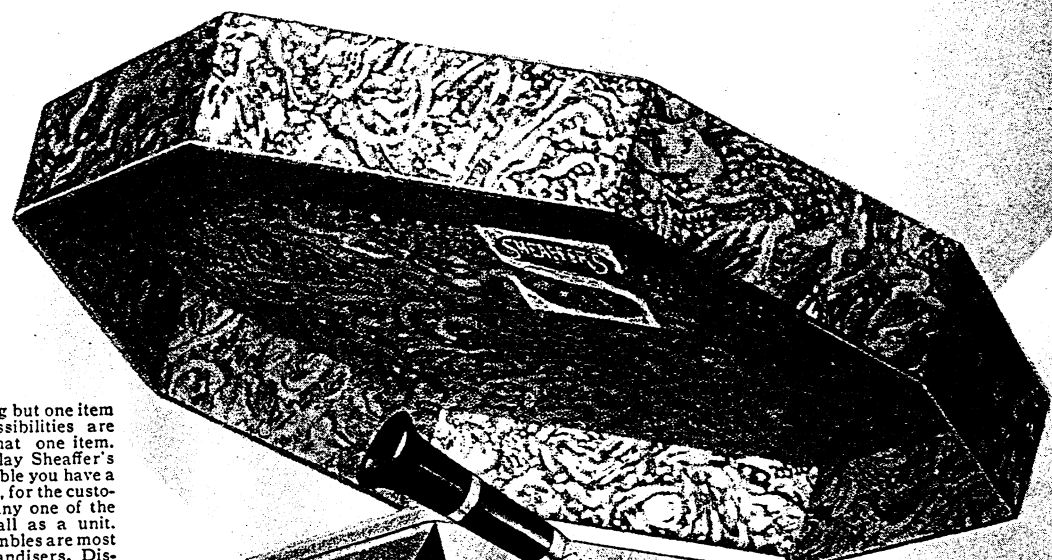

THIS Six Piece Ensemble is one of Sheaffer's latest contributions to increased dealer-profits and consumer-satisfaction. Ideal for every gift occasion the unit price means greater volume and substantial profit to the dealer and a new, distinctly different and complete writing unit to the consumer. Sheaffer's new six-piece ensemble includes a desk stand of rich black and gold imported Italian marble and domestic cream Onyx, equipped with a desk fountain-pen, a Safety Skrip package which is non-leaking and practically unbreakable, and a Golf or Handbag pencil, Balance® pocket pencil and Balance® Pocket Fountain Pen in unbreakable Radite. Complete! New! Absolutely unique—distinctly, so as to appeal to all lovers of quality and originality. These six piece ensembles are neatly packed in a beautiful velvet lined octagonal gift box and priced to create volume and profit for the dealer, and enthusiastic satisfaction for the purchaser as well as outstanding joy for the recipient. Ensemble illustrated is No. WQ7, Code SUQWO.

List $40.00

When displaying but one item your sales possibilities are confined to that one item. When you display Sheaffer's six piece ensemble you have a 7 to 1 sales-shot, for the customer may buy any one of the six pieces or all as a unit. Sheaffer's ensembles are most effective merchandisers. Display and sell from the Ensemble unit.